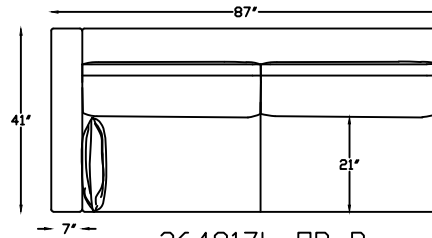

264820
TWO ARM SOFA

264817L OR R
ONE-ARM SOFA
(SHOWN AS LEFT)

264853R OR L
RETURN SOFA W/ BUMPER
(SHOWN AS RIGHT)

*FRONT VIEW

*FRONT VIEW

*FRONT VIEW

264805 CORNER

*SIDE VIEW

*FRONT VIEW

264801
OTTOMAN

This schematic is current as of February 13, 2023
 Lazar reserves the right to change dimensions and/or products offered.
 A more recent schematic may be available for this series at www.lazarind.com
 NOTE: L or R is determined by facing the piece.