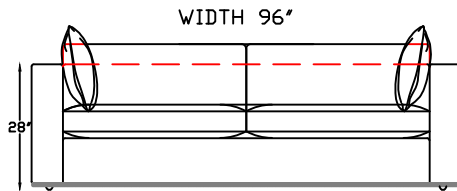

264820
TWO ARM SOFA

264817L OR R
ONE-ARM SOFA
(SHOWN AS LEFT)

264853R OR L
RETURN SOFA W/ BUMPER
(SHOWN AS RIGHT)

*FRONT VIEW

*FRONT VIEW

*FRONT VIEW

264805 CORNER

*SIDE VIEW

*FRONT VIEW

264801
OTTOMAN

This schematic is current as of February 13, 2023
 Lazar reserves the right to change dimensions and/or products offered.
 A more recent schematic may be available for this series at www.lazarind.com
 NOTE: L or R is determined by facing the piece.