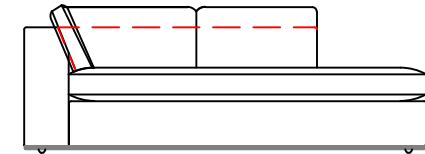

264820
TWO ARM SOFA

264817L OR R
ONE-ARM SOFA
(SHOWN AS LEFT)

264853R OR L
RETURN SOFA W/ BUMPER
(SHOWN AS RIGHT)

*FRONT VIEW

*FRONT VIEW

*FRONT VIEW

264805 CORNER

*SIDE VIEW

*FRONT VIEW

264801
OTTOMAN

This schematic is current as of February 13, 2023
 Lazar reserves the right to change dimensions and/or products offered.
 A more recent schematic may be available for this series at www.lazarind.com
 NOTE: L or R is determined by facing the piece.