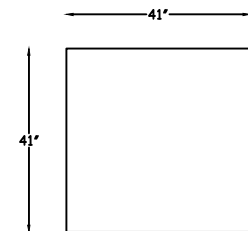

264820
TWO ARM SOFA

264817L OR R
ONE-ARM SOFA
(SHOWN AS LEFT)

264853R OR L
RETURN SOFA W/ BUMPER
(SHOWN AS RIGHT)

*FRONT VIEW

*FRONT VIEW

*FRONT VIEW

264805 CORNER

*SIDE VIEW

*FRONT VIEW

264801
OTTOMAN

This schematic is current as of February 13, 2023
 Lazar reserves the right to change dimensions and/or products offered.
 A more recent schematic may be available for this series at www.lazarind.com
 NOTE: L or R is determined by facing the piece.