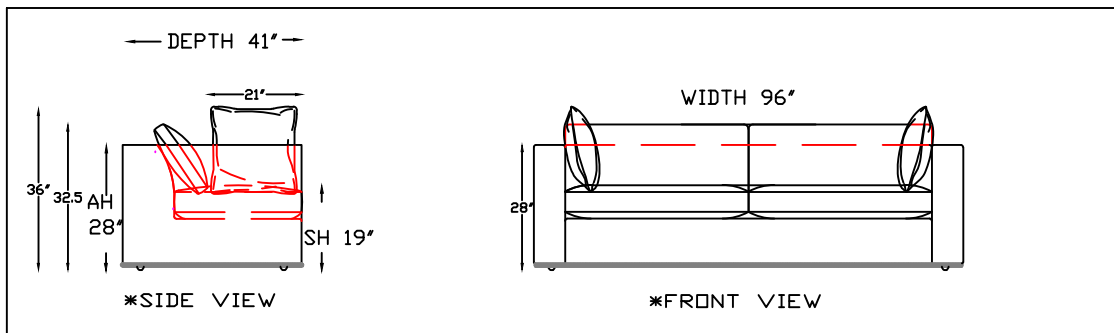

264820
TWO ARM SOFA

264817L OR R
ONE-ARM SOFA
(SHOWN AS LEFT)

264853R OR L
RETURN SOFA W/ BUMPER
(SHOWN AS RIGHT)

*FRONT VIEW

*FRONT VIEW

*FRONT VIEW

264805 CORNER

*SIDE VIEW

*FRONT VIEW

264801
OTTOMAN

This schematic is current as of February 13, 2023
 Lazar reserves the right to change dimensions and/or products offered.
 A more recent schematic may be available for this series at www.lazarind.com
 NOTE: L or R is determined by facing the piece.