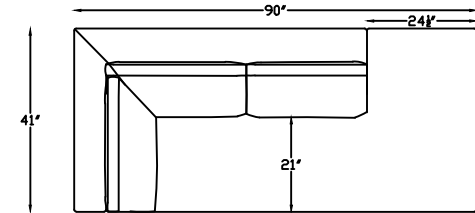

264820
TWO ARM SOFA

264817L OR R
ONE-ARM SOFA
(SHOWN AS LEFT)

264853R OR L
RETURN SOFA W/ BUMPER
(SHOWN AS RIGHT)

*FRONT VIEW

*FRONT VIEW

*FRONT VIEW

264805 CORNER

*SIDE VIEW

*FRONT VIEW

264801
OTTOMAN

This schematic is current as of February 13, 2023
 Lazar reserves the right to change dimensions and/or products offered.
 A more recent schematic may be available for this series at www.lazarind.com
 NOTE: L or R is determined by facing the piece.