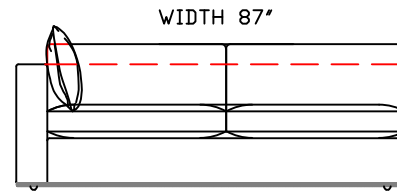

264820
TWO ARM SOFA

264817L OR R
ONE-ARM SOFA
(SHOWN AS LEFT)

264853R OR L
RETURN SOFA W/ BUMPER
(SHOWN AS RIGHT)

*FRONT VIEW

*FRONT VIEW

*FRONT VIEW

264805 CORNER

*SIDE VIEW

*FRONT VIEW

264801
OTTOMAN

This schematic is current as of February 13, 2023
 Lazar reserves the right to change dimensions and/or products offered.
 A more recent schematic may be available for this series at www.lazarind.com
 NOTE: L or R is determined by facing the piece.