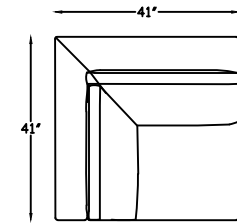

264820
TWO ARM SOFA

264817L OR R
ONE-ARM SOFA
(SHOWN AS LEFT)

264853R OR L
RETURN SOFA W/ BUMPER
(SHOWN AS RIGHT)

*FRONT VIEW

*FRONT VIEW

*FRONT VIEW

264805 CORNER

*SIDE VIEW

*FRONT VIEW

264801
OTTOMAN

This schematic is current as of February 13, 2023
 Lazar reserves the right to change dimensions and/or products offered.
 A more recent schematic may be available for this series at www.lazarind.com
 NOTE: L or R is determined by facing the piece.